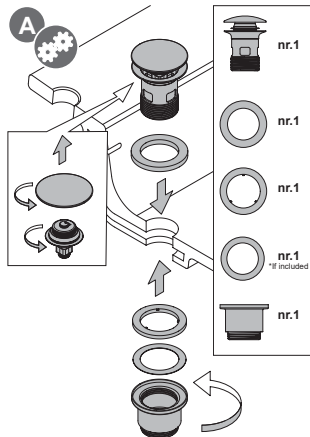

F0700P00

Immer offen
Always open
Открыто постоянно
Завжди відкритий

Öffnen
Open
Открыто
Відчинено

Geschlossen
Closed
Закрыто
Зачинено

Immer offen
Always open
Открыто постоянно
Завжди відкритий

NEUTRAL
SOAP

SOFT
SPONGE

RINSE

DRY

STEEL
WOOL

SOAP
POWDER