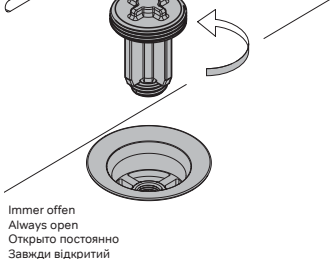

Immer offen
Always open
Открыто постоянно
Завжди відкритий