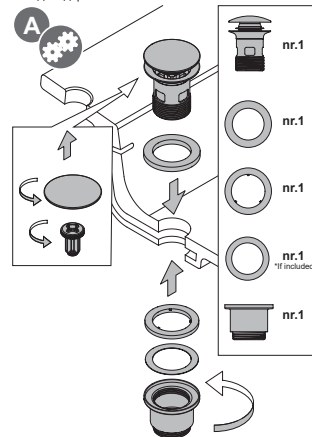

Immer offen
Always open
Открыто постоянно
Завжди відкритий