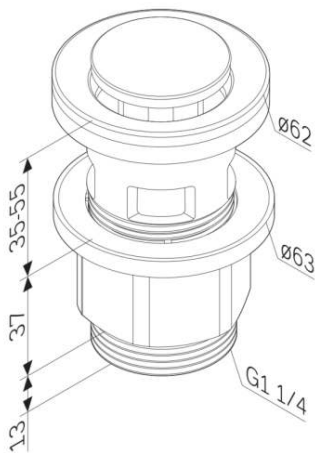

F0700P00

Immer offen
Always open
Открыто постоянно
Завжди відкритий

Öffnen
Open
Открыто
Відчинено

Geschlossen
Closed
Закрыто
Зачинено

Immer offen
Always open
Открыто постоянно
Завжди відкритий

NEUTRAL
SOAP

SOFT
SPONGE

RINSE

DRY

STEEL
WOOL

SOAP
POWDER